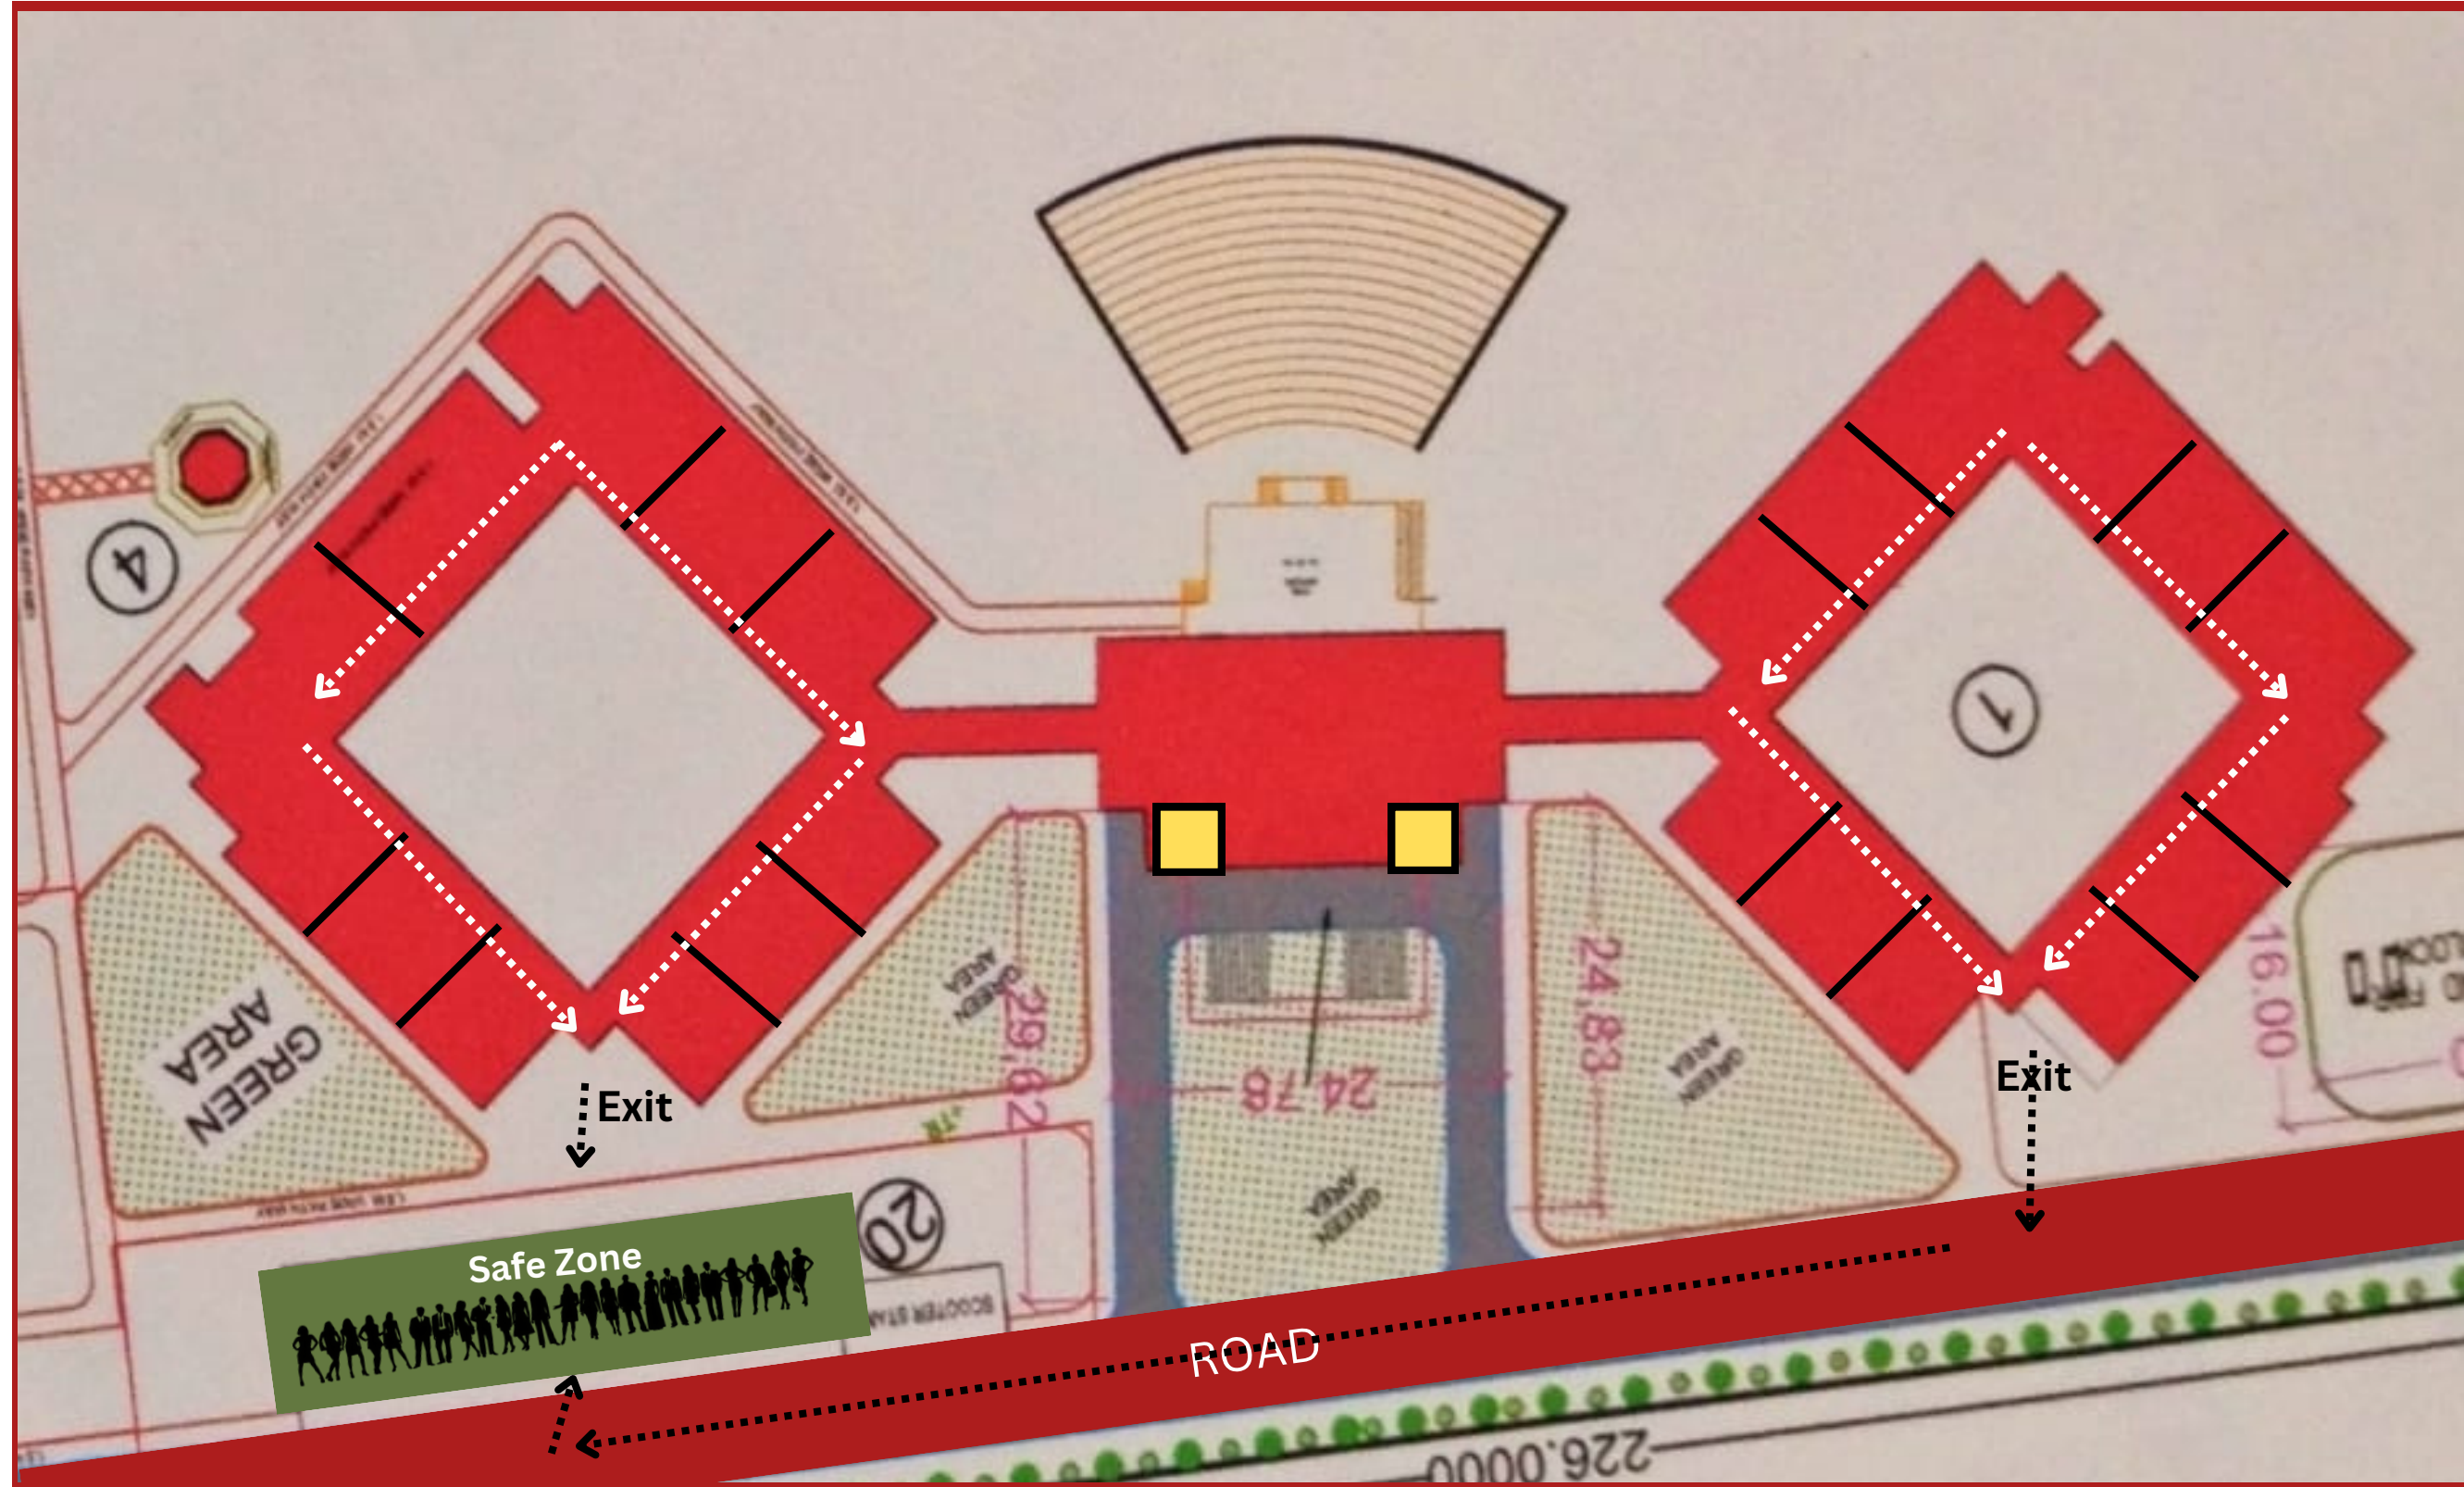

KENDRIYA VIDYALAYA SATTENAPALLI, EMERGENCY EVACUATION PLAN

EMERGENCY HELPLINE No. 7065223707, Ambulance: 108, Police 112 , Fire 101 ,